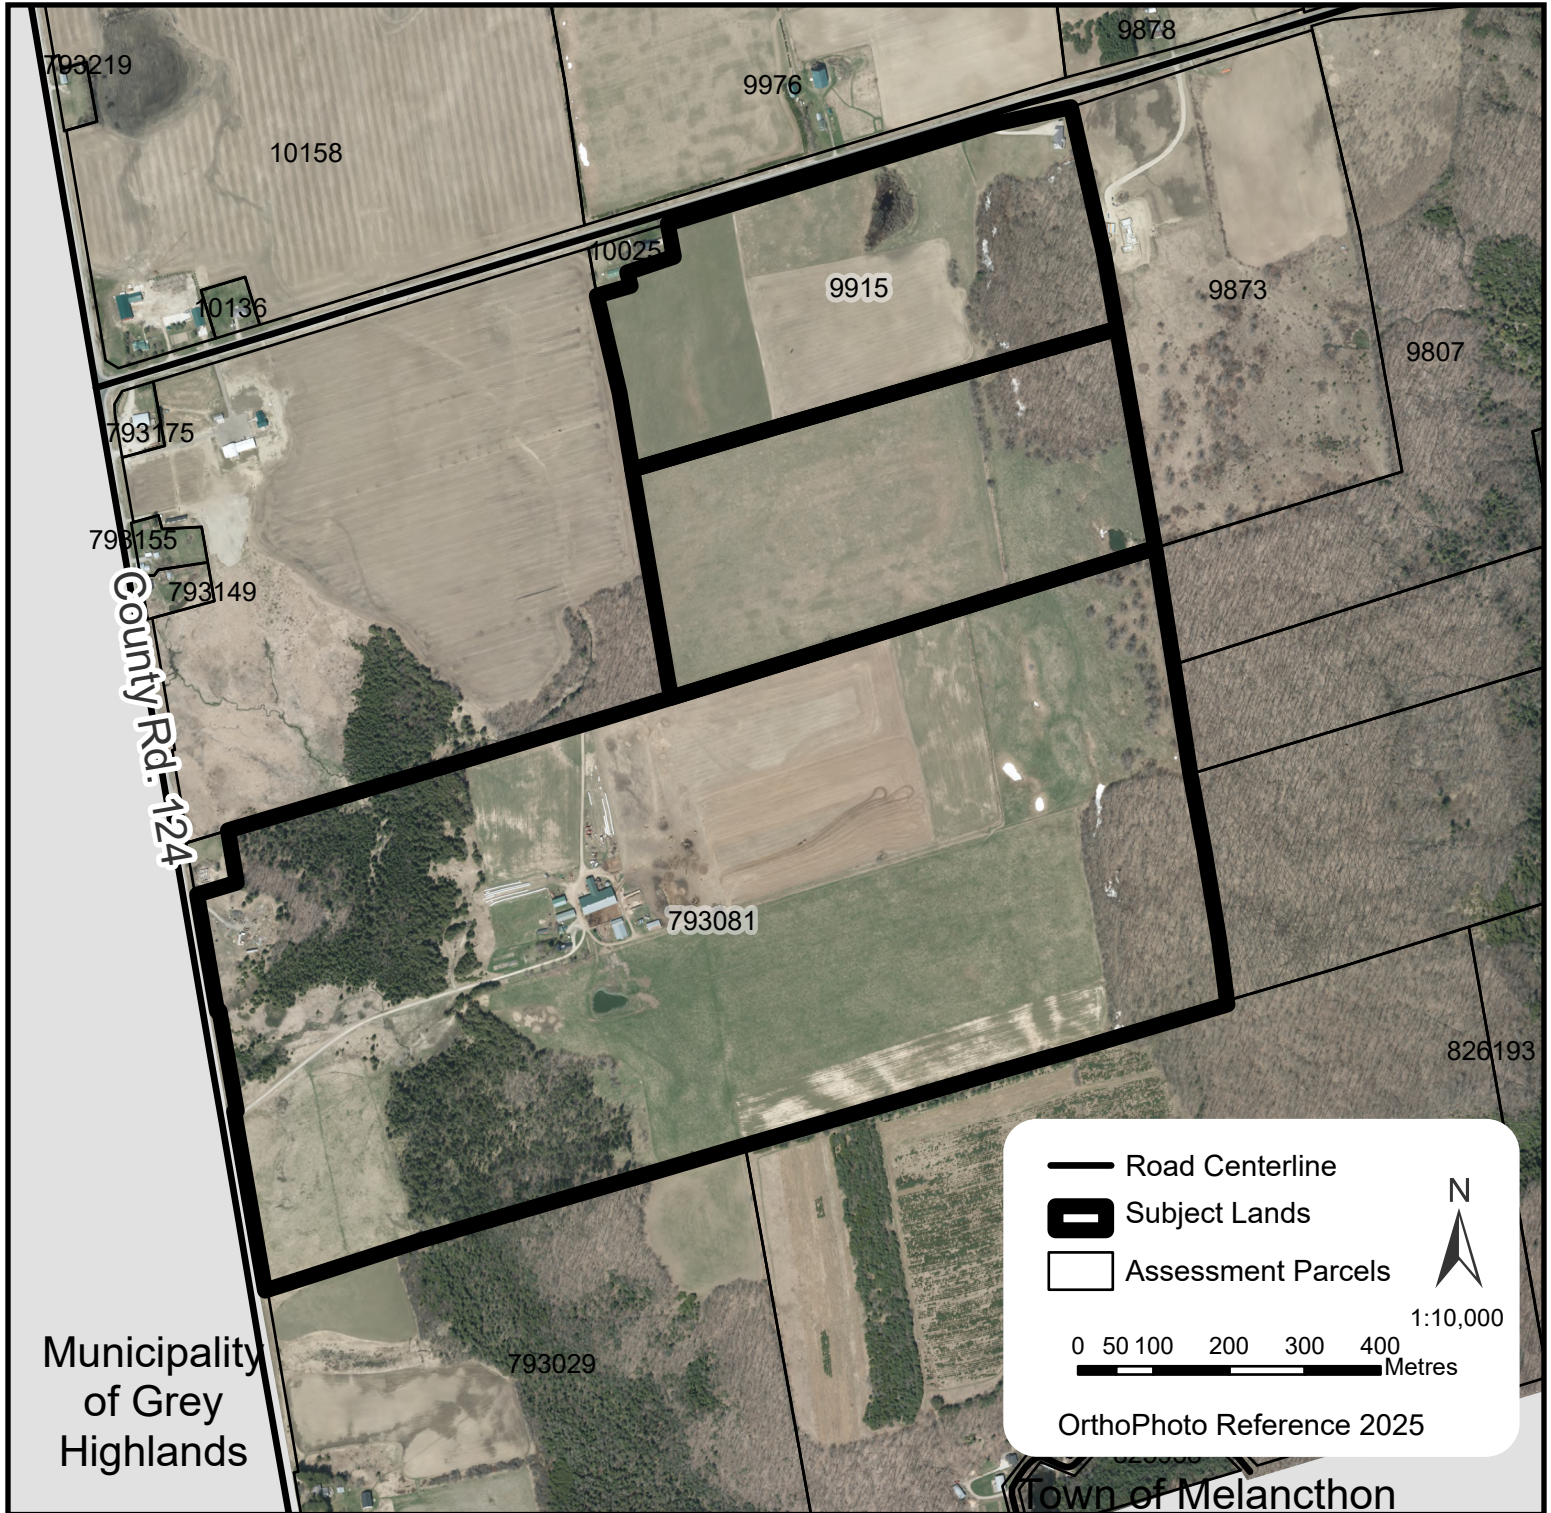

Appendix 'A': OrthoPhoto

Subject Lands:

CON 12 E PT LOT 3
(4329-010-011-27000)
9915 COUNTY RD 9
(4329-010-011-27001)
793081 COUNTY RD 124
(4329-010-011-26800)

Produced by Clearview Township GIS. This map may not be reproduced, in whole or in part, without written permission by The Corporation of the Township of Clearview. Information other than zone boundaries is provided for reference only. Clearview Township assumes no liability for inaccuracies, errors, or omissions. This map is not a legal plan of survey.